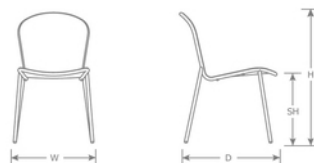

DETAILS

H	W	D	SH	Lbs
32.5"	20.5"	24.5"	18"	10

Outdoor/Indoor Stacking Side Chair

E-coated powder coat finish

Frame: Tubular Steel

Seat/Back: Extended Steel Mesh

Stackability: 8

SHIPPING

Master Pack Quantity: 4

Master Pack Dimensions: 39.5"x30"x22"

Master Pack Weight: 52 Lbs.

Density: 3

Master Cartons/Pallet: 6

Freight Class: 250

FOB: PA 17042

Quick Ship Finishes: