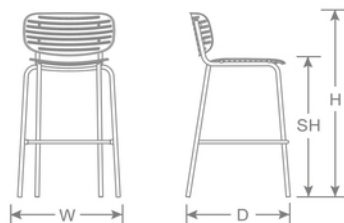

DETAILS

H	W	D	SH	Lbs
40"	22.5"	22"	30"	18.5

Outdoor/Indoor Stacking Barstool

E-coated powder coat finish

Frame: Tubular Steel

Seat/Back: Solid Steel

Stackability: 4

SHIPPING

Master Pack Quantity: 4

Master Pack Dimensions: 49"x31"x36"

Master Pack Weight: 82 Lbs.

Master Cartons/Pallet: 6

Freight Class: 250

FOB: PA 17042

Quick Ship Finishes:

-   
 16  
 A/Marine Blue
-   
 41  
 A/Bronze
-   
 50  
 A/Cherry
-   
 62  
 A/Curry Yellow
-   
 73  
 A/Cement