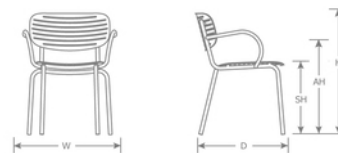

DETAILS

H	W	D	SH	AH	Lbs
30"	23"	22"	18"	26"	17.5

Outdoor/Indoor Stacking Armchair

E-coated powder coat finish

Frame: Tubular Steel

Seat/Back: Solid Steel

Stackability: 4

SHIPPING

Master Pack Quantity: 4

Master Pack Dimensions: 28"x24.5"x37.5"

Master Pack Weight: 82 Lbs.

Master Cartons/Pallet: 6

Freight Class: 175

FOB: PA 17042

Quick Ship Finishes:

- 
 16
 A/Marine Blue
- 
 41
 A/Bronze
- 
 50
 A/Cherry
- 
 62
 A/Curry Yellow
- 
 73
 A/Cement