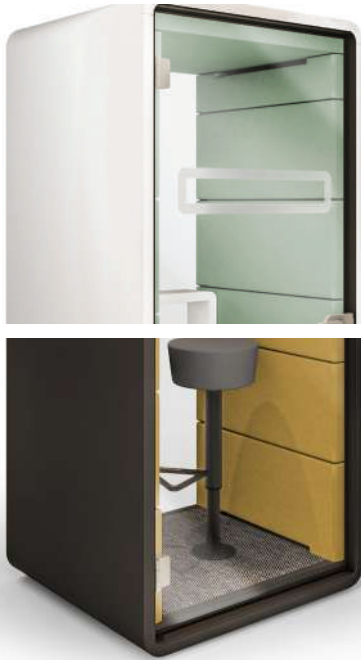

FINISHES

Premium Wool Interior

TJA JADE	TSG SEAGRASS	TLI LICHEN	TWO WOODBLINE	TMS MUSTARD	TCA CAMEO
TBI BISCUIT	TDU DUST	THI CHINCHILA	TTM AUTUMN	TSN SIENNA	TTE TERRA-COTTA
TFI FIRE	TPL PLUM	TPC PELICAN	TSI SILVER	TPE PEWTER	TGR GREY
TON ONYX	TST STORM	TIN INDIGO	TEG EGGPLANT	TFU FUCHSIA	TOR ORCHID
THY HYACINTH	TCL CLOUD	TRC ARCTIC	TEM EMERALD		

GREEN WALL

Take care of the quality of the air in your office. Each Hush booth can be equipped with a green wall system, full of your own choice of plants.

3 different dimensions, fits to each Hush pod.

MFC Exterior

AGC COSMOS GREY	ABB WHITE

Rear glass

PRZ CLEAR	MGA FROSTED

Shelf

JGC LAQUERED COSMOS GREY	JMB LAQUERED WHITE

Fold-away table

AGA VELVET BLACK	MDN NATURAL OAK VENEER	ABB WHITE

Hinge/door handle

JAL ANODIZED ALUMINUM	JGC LAQUERED COSMOS GREY

Aluminium profile

JGC LAQUERED COSMOS GREY

Stool base

JGC LAQUERED COSMOS GREY

Stool seat

TGR GREY

The manufacturer reserves the right to introduce design modifications and change parameters that do not impair the usability of the products. The colours shown in the catalogue may differ from the actual colours of the products.

hushoffice

Find out more by visiting our website.
hushoffice.com

The exclusive distributor of Hushoffice in the U.S.
thinkspaceoffice.com

Experience Hush in your office before you commit.

AR app

mSO.
PLAN

mikomax smart office.

US-CS-phone03.03.21