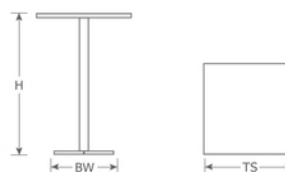

DETAILS

H	BW	TS	Lbs
41.5"	20"	28" Sq"	33.5

Quick Ship Finishes:

-  23 A/White
-  24 A/Black

Special Order Ship Finishes:

-  22 A/Iron
-  37 A/Moss Grey
-  41 A/Bronze
-  50 A/Cherry
-  71 A/Taupe
-  73 A/Cement
-  75 A/Dark Green
-  86 A/Corten

Download Collection Brochure [HERE](#)

Outdoor/Indoor Tilt Top Nesting Bar Table

E-Coated powder coat finish

Top Thickness: 3/4"

Top: Solid Steel

Base: Solid Steel

Assembly Required: Yes

SHIPPING