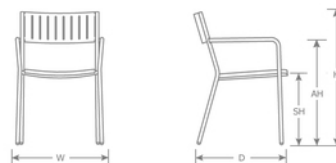

DETAILS

H	W	D	SH	AH	Lbs
32.5"	22"	23.5"	18"	26"	16

Outdoor/Indoor Stacking Armchair

E-coated powder coat finish

Frame: Tubular Steel

Seat/Back: Steel Slats

Stackability: 8

SHIPPING

Master Pack Quantity: 4

Master Pack Dimensions: 40" x 28" x 25"

Master Pack Weight: 74 Lbs.

Master Cartons/Pallet: 6

Freight Class: 150

FOB: PA 17042

Quick Ship Finishes:

-  24 A/Black
-  73 A/Cement LIMITED QTY