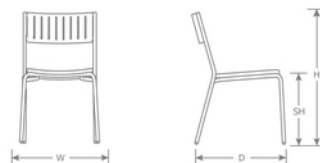

DETAILS

H	W	D	SH	Lbs
32.5"	21"	23.5"	18"	15.5

Outdoor/Indoor Stacking Side Chair

E-coated powder coat finish

Frame: Tubular Steel

Seat/Back: Steel Slats

Stackability: 8

SHIPPING

Master Pack Quantity: 4

Master Pack Dimensions: 40" x 28" x 24"

Master Pack Weight: 75 Lbs.

Master Cartons/Pallet: 6

Freight Class: 150

FOB: PA 17042

Quick Ship Finishes:

-  24 A/Black
-  73 A/Cement LIMITED QTY