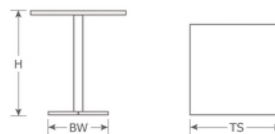

DETAILS

H	BW	TS	Lbs
29"	20"	28" Sq"	31.5

Download Collection Brochure [HERE](#)

Outdoor/Indoor Tilt Top Nesting Table

E-Coated powder coat finish

Top Thickness: 3/4"

Top: Solid Steel

Base: Solid Steel