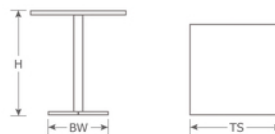

71
A/Taupe

73
A/Cement

75 A/Dark
Green

86
A/Corten

DETAILS

H	BW	TS	Lbs
29"	20"	32" Sq"	35

Download Collection Brochure [HERE](#)

Outdoor/Indoor Tilt Top Nesting Table

E-Coated powder coat finish

Top Thickness: 3/4"

Top: Solid Steel

Base: Solid Steel

Assembly Required: Yes

SHIPPING

Master Pack Quantity: 1

Master Pack Dimensions: 33"x5"x33"