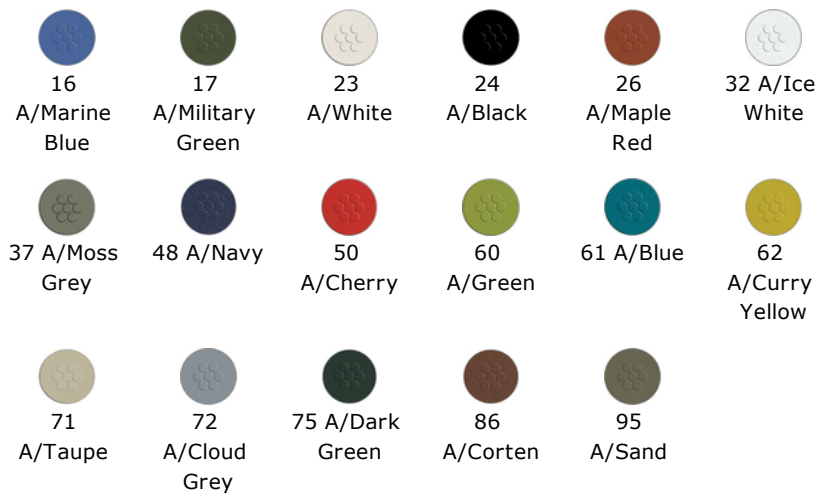

Quick Ship Finishes:

Special Order Ship Finishes: