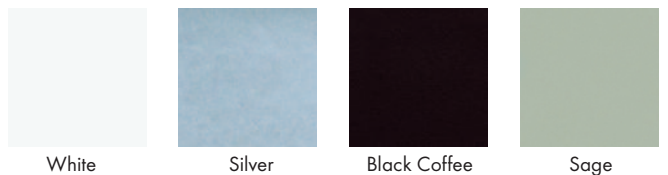

Dailey Leg Options: