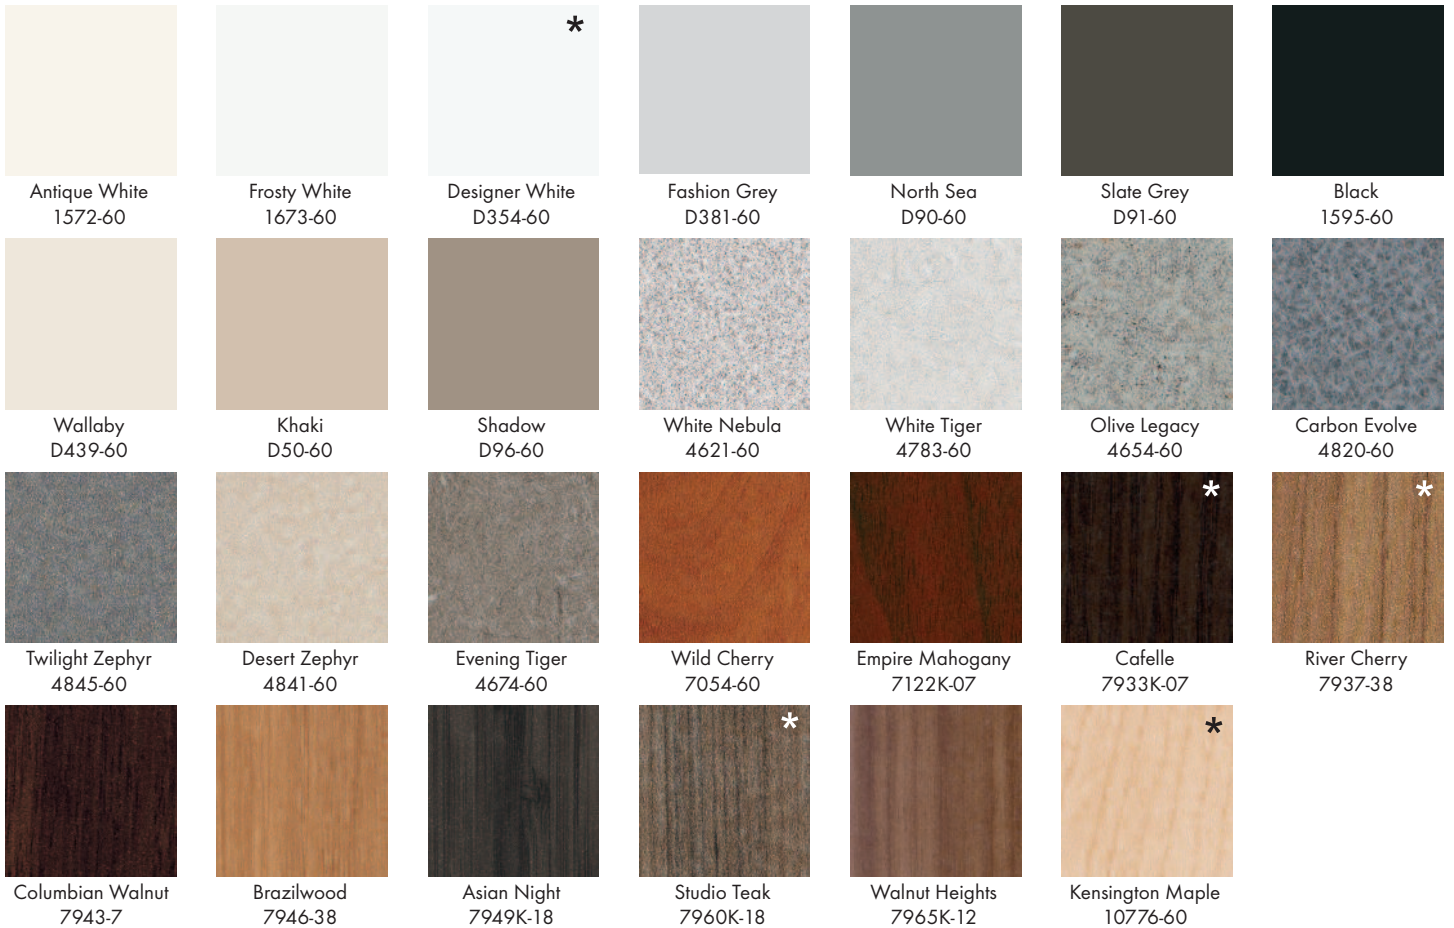

Dailey Desk

24" x 48"

Dailey Tables

Square
42" x 42"

Rectangle
24" x 48"
30" x 60"
36" x 72"

Dailey Collection Features:

- Powder coat legs in a variety of colors
- Laminate top in a variety of options
- Multiple apron colors
- HPL, TFL laminates and Solid Wood options

3 Day Ship Time: 2448D Only - HPL Laminates with 3mm PVC Edge

Ships in 2-3 Weeks: Solid Wood Tops

Ships in 2-3 Weeks: HPL Laminates & 3mm PVC Edge Colors **Ships in 5 Days: TFL Laminates (*)**

Dailey Apron Options:

It's all about the details.

Zoso Upholstery Options:

Saddle

Greystone

Toffee

Zoso Frame Options:

Black
(BK)

Zoso Dimensions: