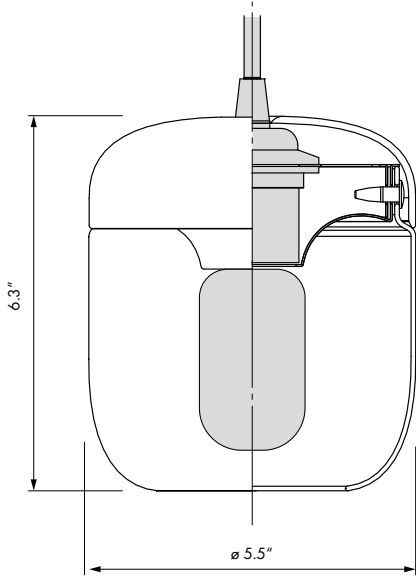

Designed by Jacob Rudbeck in Copenhagen, Denmark

**Use**  
Pendant

**Dimensions**  
  $\varnothing$  5.5"  
 h 6.3"

**Material**  
 Silicone, aluminum and glass

**Weight**  
 0.8 lbs

**Light source**  
 E26 - max 15 W LED

**Packaging**  
 Gift Box, Dimensions (W×H×D): 6.8x6.8x6.8"

**Assembly time**  
 5 min

**Ordering Information**

**Complete fixture with hardwire Canopy Cord set and 1.5W Edison-style LED Bulb**

Steel Top & Smoked Glass w/ black Canopy Cord set	2214_4008_4040
Polished Brass Top & Amber Glass w/black Canopy Card set	2215_4008_4040
Black Top/Polished Steel Interior w/ black Canopy Cord set	2081_4008_4040
Black Top/Polished Brass interior w/black Canopy Cord set	2082_4008_4040
Black Top/Polished Copper interior w/black Canopy Cord set	2083_4008_4040
White Top/Polished Steel Interior w/ white Canopy Cord set	2104_4007_4040
White Top/Polished Brass interior w/white Canopy Cord set	2105_4007_4040
White Top/Polished Copper interior w/white Canopy Cord set	2106_4007_4040

**Complete fixture with hardwire Plug-In Cord set and 1.5W Edison-style LED Bulb**

Steel Top & Smoked Glass w/ black Plug-In Cord set	2214_4010_4040
Polished Brass Top & Amber Glass w/black Plug-In Card set	2215_4010_4040
Black Top/Polished Steel Interior w/ black Plug-In Cord set	2081_4010_4040
Black Top/Polished Brass interior w/black Plug-In Cord set	2082_4010_4040
Black Top/Polished Copper interior w/black Plug-In Cord set	2083_4010_4040
White Top/Polished Steel Interior w/ white Plug-In Cord set	2104_4009_4040
White Top/Polished Brass interior w/white Plug-In Cord set	2105_4009_4040
White Top/Polished Copper interior w/white Plug-In Cord set	2106_4009_4040