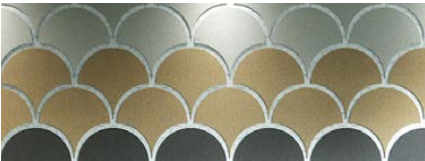

- Available in 20 colors, 7 geometric shapes, standard sizes of 12" and 24"
- Custom sizes and designs available.

PRODUCT SPECIFICATIONS

- Choose from 20 available colors
- Designs that will enhance your workspace
- Make your open office look good and improve the acoustic environment
- Easy to install

Custom design and configuration options

Acoustic panel detail

DESIGNS

Large Shapes

Aspen
24" x 24"

Circle
24" x 24"

Diamond
14" x 22"

Hexagon
24" x 24"

Rectangle
24" x 48"

Square
24" x 24"

Triangle
12" x 24"

Small Shapes

Aspen
12" x 12"

Circle
12" x 12"

Diamond
7" x 11"

Hexagon
12" x 12"